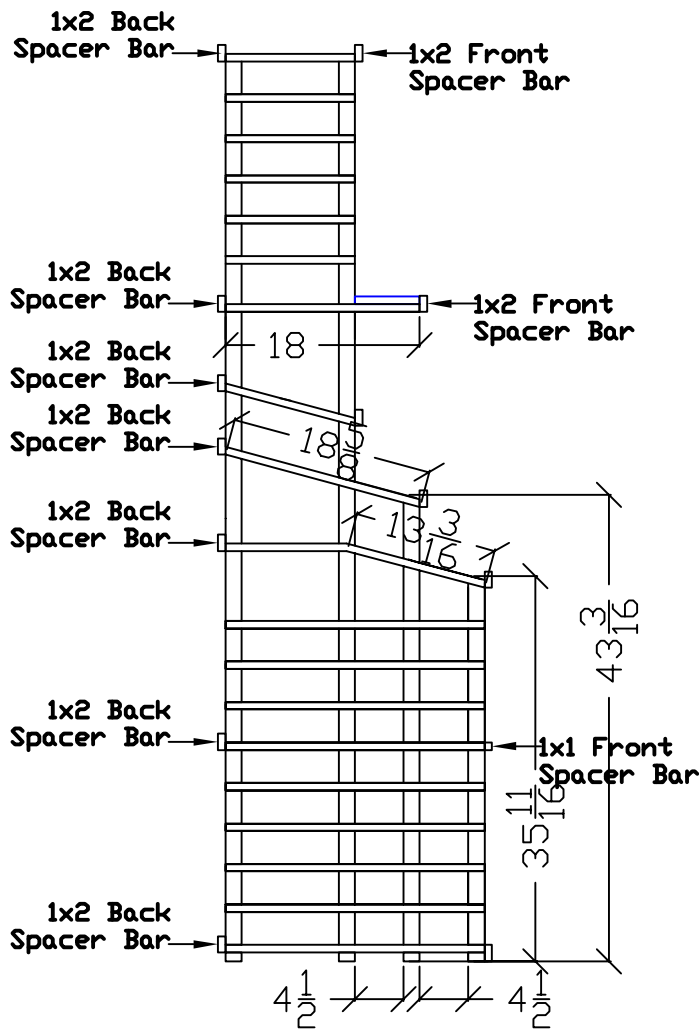

Top View

Side View

Front View

Bottle Capacity 319
Model #: R1