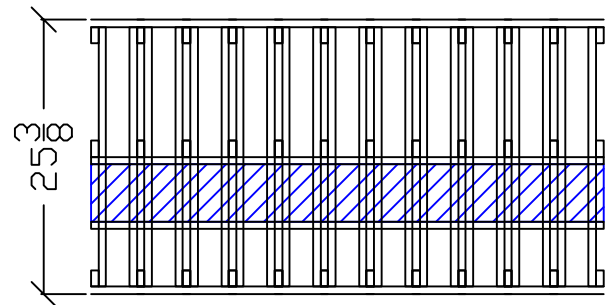

Top View

Side View

Front View

Bottle Capacity 319
Model #: R1