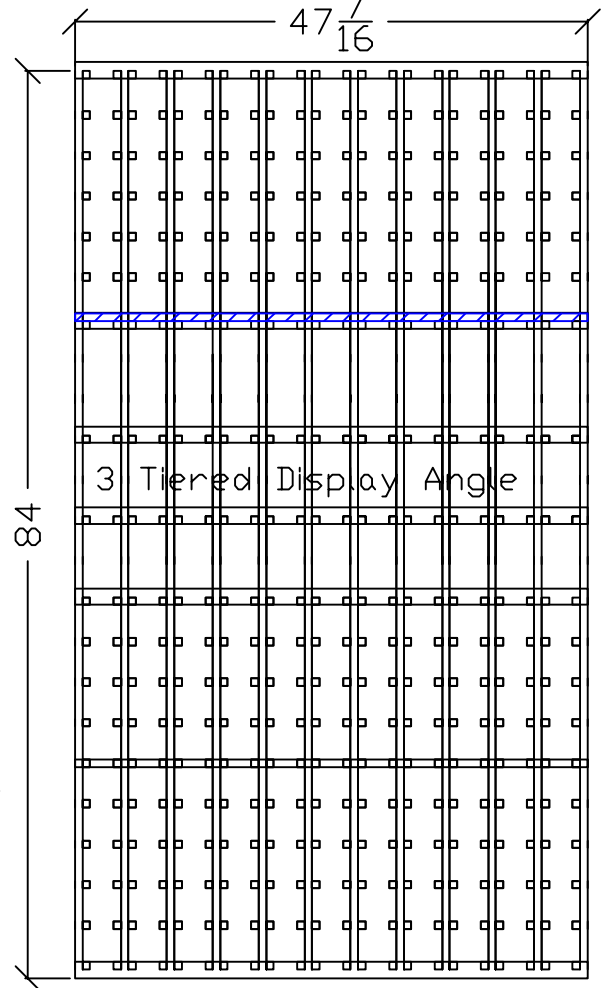

Top View

Side View

Front View

Bottle Capacity 319
Model #: R1