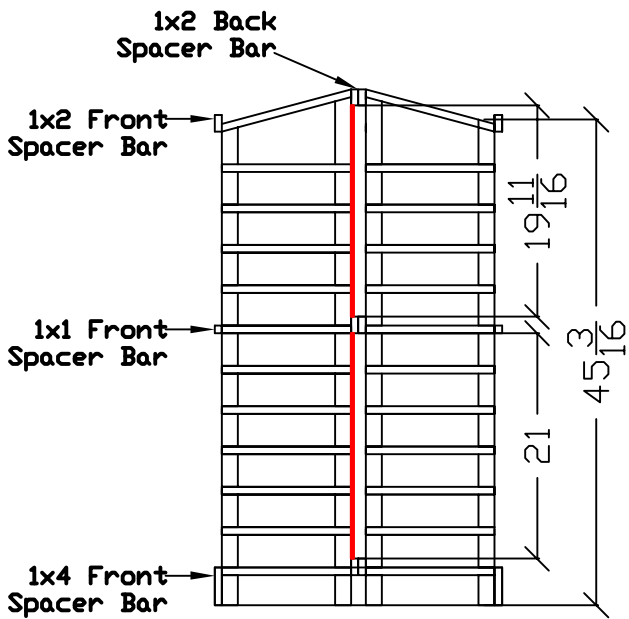

Top View

Side View

Front View

Bottle Capacity 264  
Model #: R10