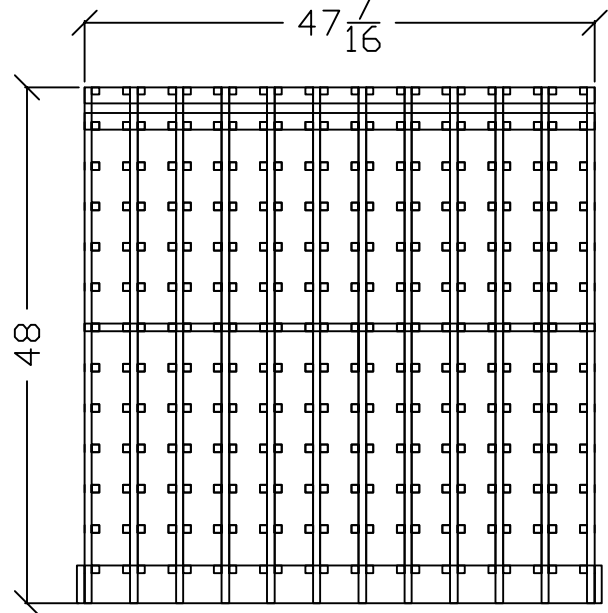

Top View

Side View

Front View

Bottle Capacity 264  
Model #: R10