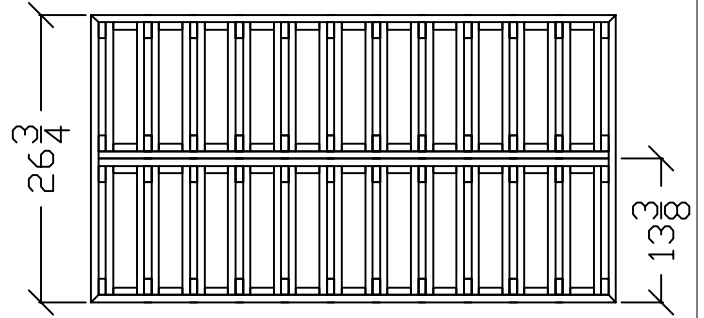

Top View

Side View

Front View

Bottle Capacity 264  
Model #: R10