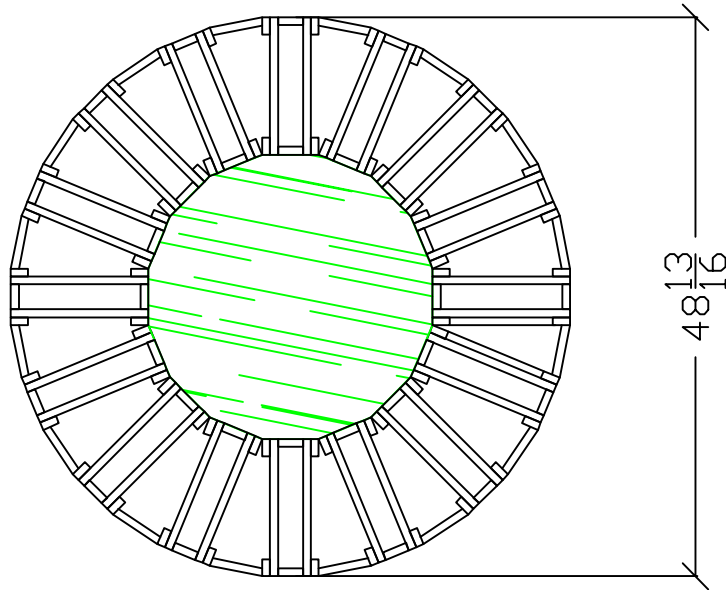

Top View

Rounder single column

Front View

Side View

Bottle Capacity 192  
Model #: R21