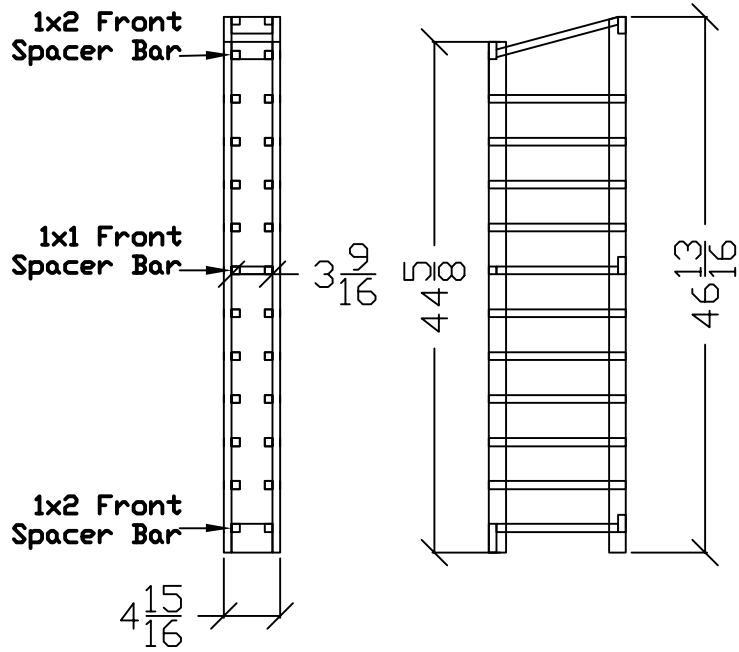

Top View

Rounder single column

Front View

Side View

Bottle Capacity 192  
Model #: R21