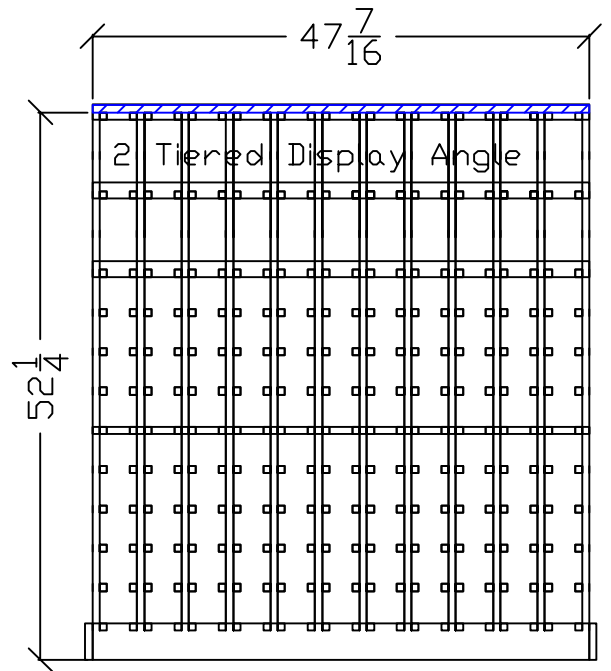

Top View

Front View

Side View

Bottle Capacity  
 Model #: R25