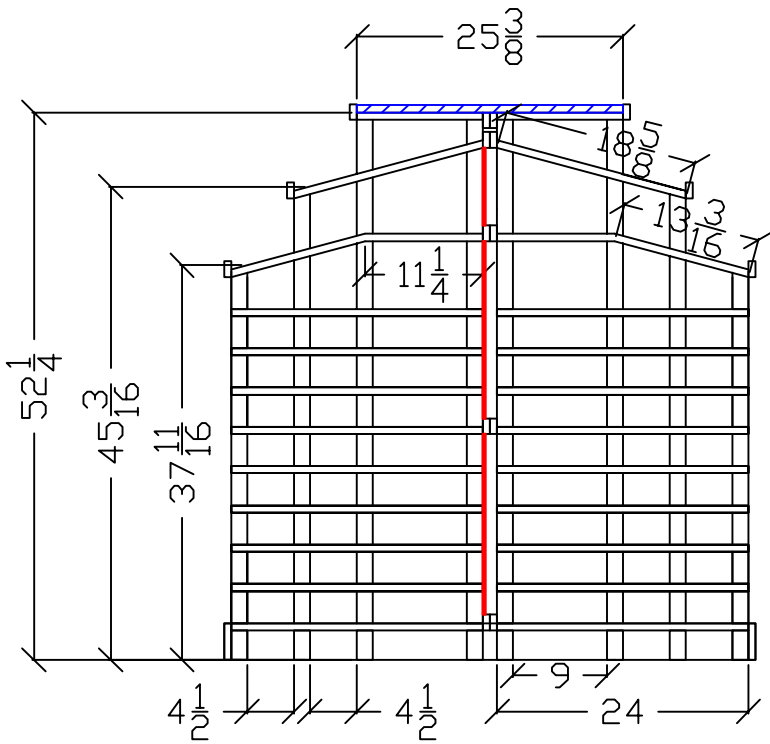

Top View

Front View

Side View

Bottle Capacity  
 Model #: R25