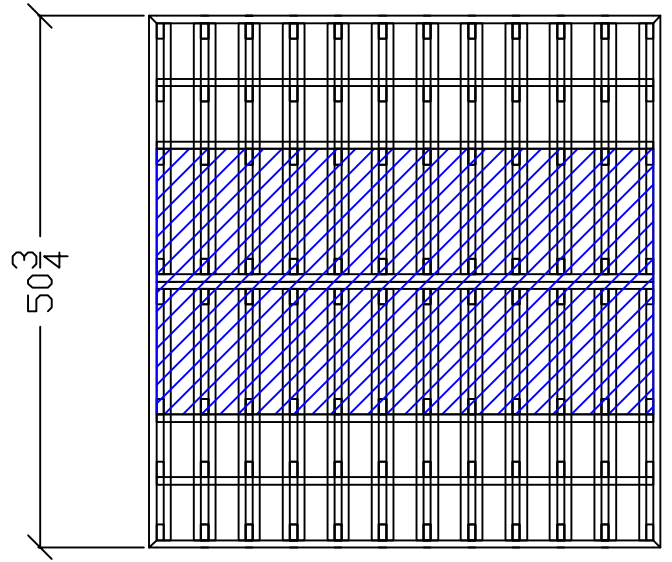

Top View

Front View

Side View

Bottle Capacity  
 Model #: R25