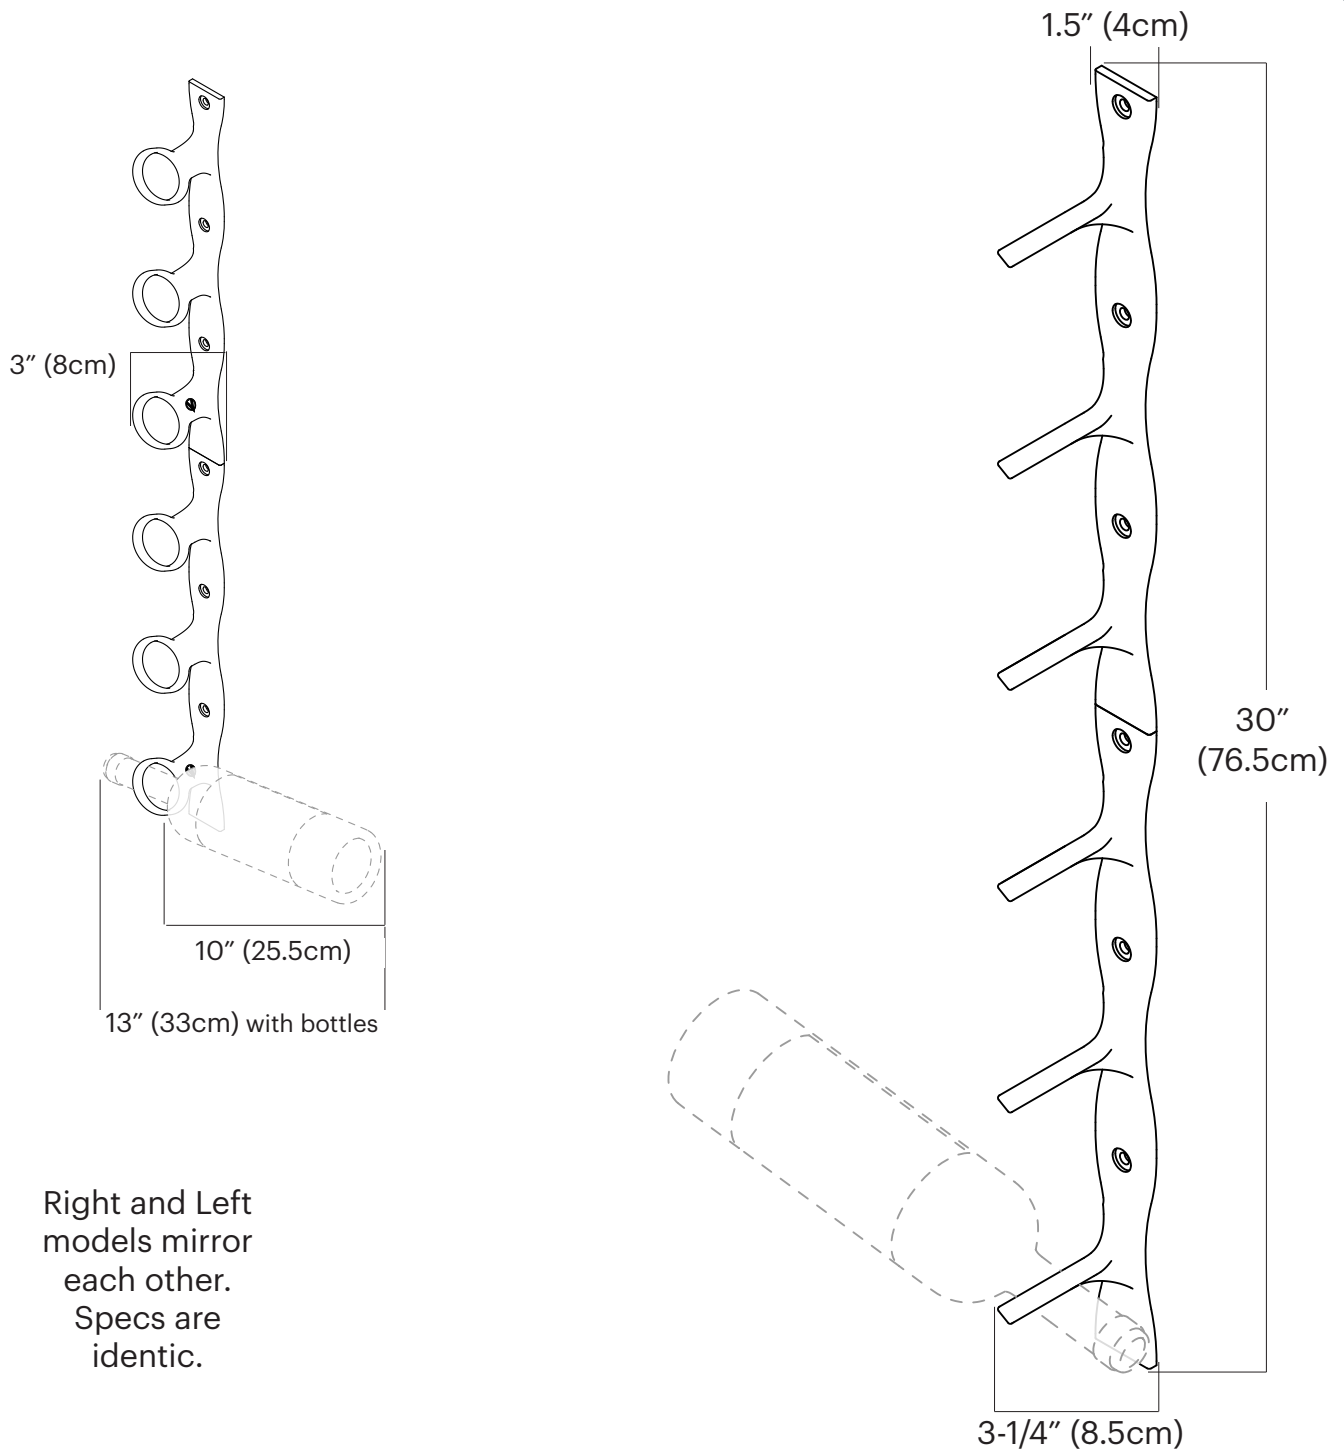

# R Series Helix Single 30

Spec Sheet for HX-30-x (6-bottle wall mounted wine rack)

Right and Left models mirror each other. Specs are identical.

VINTAGEVIEW<sup>®</sup>  
MOVING WINE STORAGE FORWARD

4690 Joliet St., Denver, CO 80239 | phone: 866.650.1500 | fax: 866.650.1501 | [VintageView.com](http://VintageView.com)