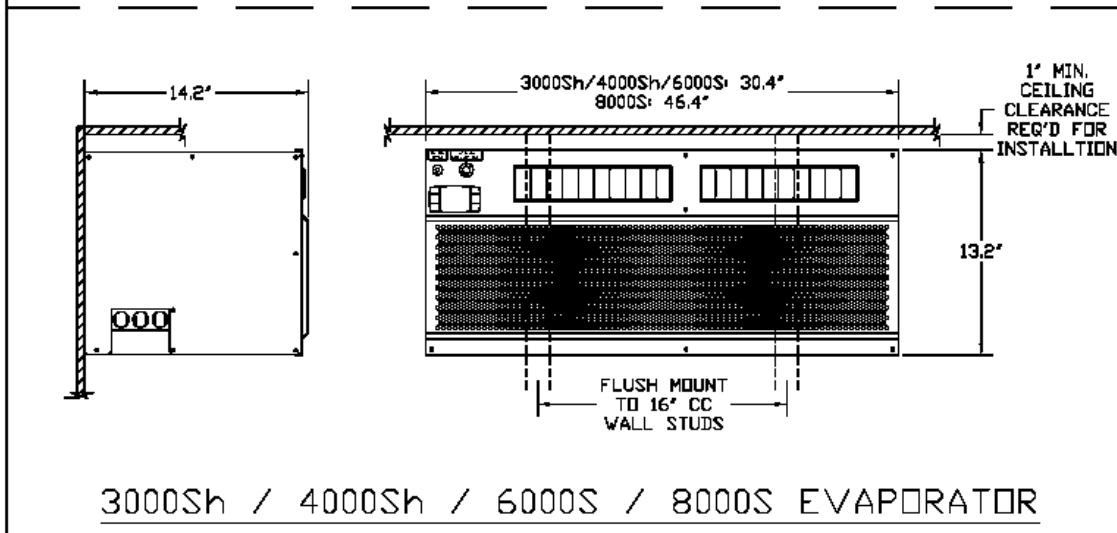

Evaporator Cut Sheet

3000S/Sh 6000S
 4000S/Sh 8000S

NOTE:
 ELECTRICAL AND REFRIGERATION KNOCKOUTS
 AVAILABLE TOP LEFT, BACK LEFT, OR SIDES.
 REFER TO KNOCKOUT DETAIL DRAWING.

1452R08

Evaporator Cut Sheet

3000S/Sh 6000S
4000S/Sh 8000S

Evaporator			
Model	Dimensions W x D x H (inches)	Weight (lbs.)	Running Amps (with fan on "high")
3000S	16.6 x 12.6 x 22.1 (incl. mounting brackets)	40	6.2
3000Sh	30.4 x 14.4 x 13.2 (incl. mounting bracket)	63	6.2
4000S	16.6 x 12.6 x 22.1 (incl. mounting brackets)	42	8.9
4000Sh	30.4 x 14.4 x 13.2 (incl. mounting bracket)	65	8.9
6000S	30.4 x 14.4 x 13.2 (incl. mounting bracket)	68	13.1
8000S	46.4 x 14.4 x 13.2 (incl. mounting bracket)	85	15.4

Evaporator Cut Sheet

3000S/Sh	6000S
4000S/Sh	8000S

KNOCKOUT LEGEND:
 L = LIQUID LINE
 S = SUCTION LINE
 E = ELECTRICAL CONDUIT
 D = DRAIN LINE
 ALL KNOCKOUTS 7/8"

LEFT AND RIGHT SIDE

TOP VIEW

FRONT VIEW
 SHOWING REAR
 PANEL
 KNOCKOUTS

BOTTOM VIEW

3000S / 4000S EVAPORATOR KNOCKOUT DETAIL

1479R01

Evaporator Cut Sheet

3000S/Sh	6000S
4000S/Sh	8000S

KNOCKOUT LEGEND:
 L = LIQUID LINE
 S = SUCTION LINE
 E = ELECTRICAL CONDUIT
 D = DRAIN LINE
 ALL KNOCKOUTS 7/8"