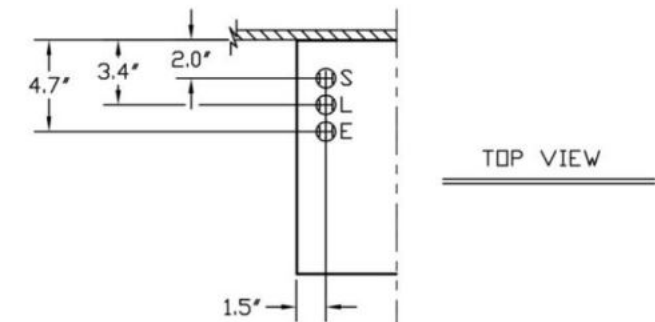

Evaporator Cut Sheet

3000S/Sh 6000S
 4000S/Sh 8000S

NOTE:
 ELECTRICAL AND REFRIGERATION KNOCKOUTS
 AVAILABLE TOP LEFT, BACK LEFT, OR SIDES.
 REFER TO KNOCKOUT DETAIL DRAWING.

1452R08

Evaporator Cut Sheet

3000S/Sh 6000S
4000S/Sh 8000S

Evaporator			
Model	Dimensions W x D x H (inches)	Weight (lbs.)	Running Amps (with fan on "high")
3000S	16.6 x 12.6 x 22.1 (incl. mounting brackets)	40	6.2
3000Sh	30.4 x 14.4 x 13.2 (incl. mounting bracket)	63	6.2
4000S	16.6 x 12.6 x 22.1 (incl. mounting brackets)	42	8.9
4000Sh	30.4 x 14.4 x 13.2 (incl. mounting bracket)	65	8.9
6000S	30.4 x 14.4 x 13.2 (incl. mounting bracket)	68	13.1
8000S	46.4 x 14.4 x 13.2 (incl. mounting bracket)	85	15.4

Evaporator Cut Sheet

3000S/Sh	6000S
4000S/Sh	8000S

KNOCKOUT LEGEND:
 L = LIQUID LINE
 S = SUCTION LINE
 E = ELECTRICAL CONDUIT
 D = DRAIN LINE
 ALL KNOCKOUTS 7/8"

LEFT AND RIGHT SIDE

TOP VIEW

FRONT VIEW
 SHOWING REAR
 PANEL
 KNOCKOUTS

BOTTOM VIEW

3000S / 4000S EVAPORATOR KNOCKOUT DETAIL

1479R01

Evaporator Cut Sheet

3000S/Sh	6000S
4000S/Sh	8000S

KNOCKOUT LEGEND:
 L = LIQUID LINE
 S = SUCTION LINE
 E = ELECTRICAL CONDUIT
 D = DRAIN LINE
 ALL KNOCKOUTS 7/8"