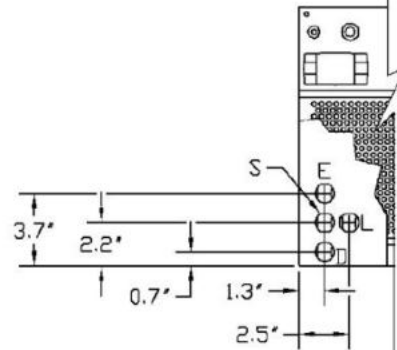

Evaporator Cut Sheet

3000S/Sh	6000S
4000S/Sh	8000S

KNOCKOUT LEGEND:
 L = LIQUID LINE
 S = SUCTION LINE
 E = ELECTRICAL CONDUIT
 D = DRAIN LINE
 ALL KNOCKOUTS 7/8"

LEFT AND RIGHT SIDE

TOP VIEW

FRONT VIEW
 SHOWING REAR
 PANEL
 KNOCKOUTS

BOTTOM VIEW

3000S / 4000S EVAPORATOR KNOCKOUT DETAIL

1479R01

Evaporator Cut Sheet

3000S/Sh	6000S
4000S/Sh	8000S

KNOCKOUT LEGEND:
 L = LIQUID LINE
 S = SUCTION LINE
 E = ELECTRICAL CONDUIT
 D = DRAIN LINE
 ALL KNOCKOUTS 7/8"

LEFT AND RIGHT SIDE

TOP VIEW

FRONT VIEW
SHOWING REAR
PANEL
KNOCKOUTS

BOTTOM VIEW

3000Sh / 4000Sh / 6000S / 8000S
 EVAPORATOR KNOCKOUT DETAIL

1480R01