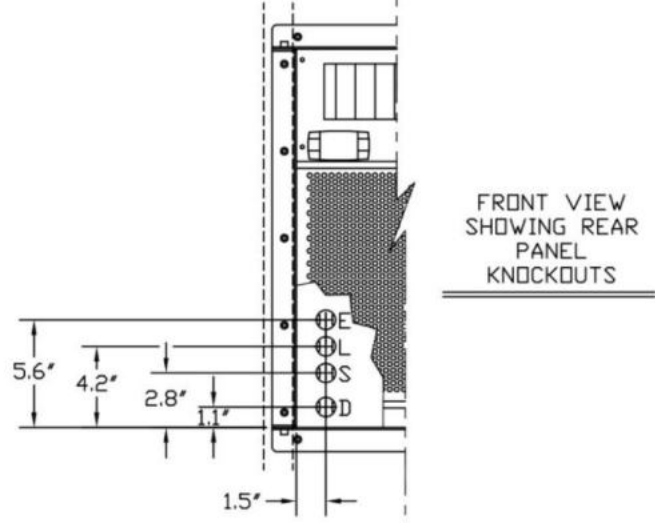

Evaporator			
Model	Dimensions W x D x H (inches)	Weight (lbs.)	Running Amps (with fan on "high")
3000S	16.6 x 12.6 x 22.1 (incl. mounting brackets)	40	6.2
3000Sh	30.4 x 14.4 x 13.2 (incl. mounting bracket)	63	6.2
4000S	16.6 x 12.6 x 22.1 (incl. mounting brackets)	42	8.9
4000Sh	30.4 x 14.4 x 13.2 (incl. mounting bracket)	65	8.9
6000S	30.4 x 14.4 x 13.2 (incl. mounting bracket)	68	13.1
8000S	46.4 x 14.4 x 13.2 (incl. mounting bracket)	85	15.4

Evaporator Cut Sheet

3000S/Sh	6000S
4000S/Sh	8000S

KNOCKOUT LEGEND:
 L = LIQUID LINE
 S = SUCTION LINE
 E = ELECTRICAL CONDUIT
 D = DRAIN LINE
 ALL KNOCKOUTS 7/8"

LEFT AND RIGHT SIDE

TOP VIEW

FRONT VIEW
 SHOWING REAR
 PANEL
 KNOCKOUTS

BOTTOM VIEW

3000S / 4000S EVAPORATOR KNOCKOUT DETAIL

1479R01

Evaporator Cut Sheet

3000S/Sh	6000S
4000S/Sh	8000S

KNOCKOUT LEGEND:
 L = LIQUID LINE
 S = SUCTION LINE
 E = ELECTRICAL CONDUIT
 D = DRAIN LINE
 ALL KNOCKOUTS 7/8"

LEFT AND RIGHT SIDE

TOP VIEW

FRONT VIEW
SHOWING REAR
PANEL
KNOCKOUTS

BOTTOM VIEW

3000Sh / 4000Sh / 6000S / 8000S
 EVAPORATOR KNOCKOUT DETAIL

1480R01