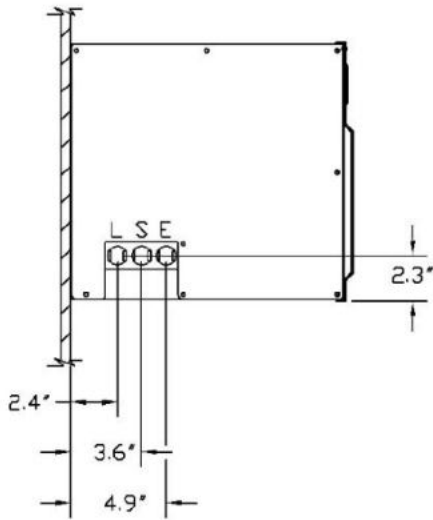

Evaporator Cut Sheet

3000S/Sh	6000S
4000S/Sh	8000S

KNOCKOUT LEGEND:
 L = LIQUID LINE
 S = SUCTION LINE
 E = ELECTRICAL CONDUIT
 D = DRAIN LINE
 ALL KNOCKOUTS 7/8"

LEFT AND RIGHT SIDE

TOP VIEW

FRONT VIEW
 SHOWING REAR
 PANEL
 KNOCKOUTS

BOTTOM VIEW

3000S / 4000S EVAPORATOR KNOCKOUT DETAIL

1479R01

Evaporator Cut Sheet

3000S/Sh	6000S
4000S/Sh	8000S

KNOCKOUT LEGEND:
 L = LIQUID LINE
 S = SUCTION LINE
 E = ELECTRICAL CONDUIT
 D = DRAIN LINE
 ALL KNOCKOUTS 7/8"

LEFT AND RIGHT SIDE

TOP VIEW

FRONT VIEW
SHOWING REAR
PANEL
KNOCKOUTS

BOTTOM VIEW

3000Sh / 4000Sh / 6000S / 8000S
 EVAPORATOR KNOCKOUT DETAIL

1480R01