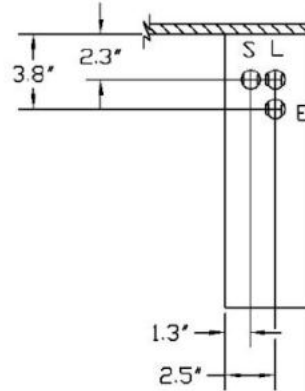

Evaporator			
Model	Dimensions W x D x H (inches)	Weight (lbs.)	Running Amps (with fan on "high")
3000S	16.6 x 12.6 x 22.1 (incl. mounting brackets)	40	6.2
3000Sh	30.4 x 14.4 x 13.2 (incl. mounting bracket)	63	6.2
4000S	16.6 x 12.6 x 22.1 (incl. mounting brackets)	42	8.9
4000Sh	30.4 x 14.4 x 13.2 (incl. mounting bracket)	65	8.9
6000S	30.4 x 14.4 x 13.2 (incl. mounting bracket)	68	13.1
8000S	46.4 x 14.4 x 13.2 (incl. mounting bracket)	85	15.4

Evaporator Cut Sheet

3000S/Sh	6000S
4000S/Sh	8000S

KNOCKOUT LEGEND:
 L = LIQUID LINE
 S = SUCTION LINE
 E = ELECTRICAL CONDUIT
 D = DRAIN LINE
 ALL KNOCKOUTS 7/8"

LEFT AND RIGHT SIDE

TOP VIEW

FRONT VIEW
 SHOWING REAR
 PANEL
 KNOCKOUTS

BOTTOM VIEW

3000S / 4000S EVAPORATOR KNOCKOUT DETAIL

1479R01

Evaporator Cut Sheet

3000S/Sh	6000S
4000S/Sh	8000S

KNOCKOUT LEGEND:
 L = LIQUID LINE
 S = SUCTION LINE
 E = ELECTRICAL CONDUIT
 D = DRAIN LINE
 ALL KNOCKOUTS 7/8"

LEFT AND RIGHT SIDE

TOP VIEW

FRONT VIEW
SHOWING REAR
PANEL
KNOCKOUTS

BOTTOM VIEW

3000Sh / 4000Sh / 6000S / 8000S
 EVAPORATOR KNOCKOUT DETAIL

1480R01