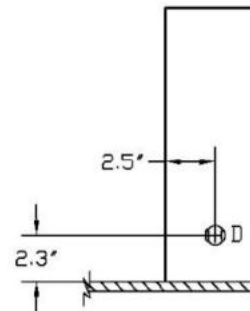

Evaporator			
Model	Dimensions W x D x H (inches)	Weight (lbs.)	Running Amps (with fan on "high")
3000S	16.6 x 12.6 x 22.1 (incl. mounting brackets)	40	6.2
3000Sh	30.4 x 14.4 x 13.2 (incl. mounting bracket)	63	6.2
4000S	16.6 x 12.6 x 22.1 (incl. mounting brackets)	42	8.9
4000Sh	30.4 x 14.4 x 13.2 (incl. mounting bracket)	65	8.9
6000S	30.4 x 14.4 x 13.2 (incl. mounting bracket)	68	13.1
8000S	46.4 x 14.4 x 13.2 (incl. mounting bracket)	85	15.4

Evaporator Cut Sheet

3000S/Sh	6000S
4000S/Sh	8000S

KNOCKOUT LEGEND:
 L = LIQUID LINE
 S = SUCTION LINE
 E = ELECTRICAL CONDUIT
 D = DRAIN LINE
 ALL KNOCKOUTS 7/8"

LEFT AND RIGHT SIDE

TOP VIEW

FRONT VIEW
 SHOWING REAR
 PANEL
 KNOCKOUTS

BOTTOM VIEW

3000S / 4000S EVAPORATOR KNOCKOUT DETAIL

1479R01

Evaporator Cut Sheet

3000S/Sh	6000S
4000S/Sh	8000S

KNOCKOUT LEGEND:
 L = LIQUID LINE
 S = SUCTION LINE
 E = ELECTRICAL CONDUIT
 D = DRAIN LINE
 ALL KNOCKOUTS 7/8"

LEFT AND RIGHT SIDE

TOP VIEW

FRONT VIEW
SHOWING REAR
PANEL
KNOCKOUTS

BOTTOM VIEW

3000Sh / 4000Sh / 6000S / 8000S
 EVAPORATOR KNOCKOUT DETAIL

1480R01