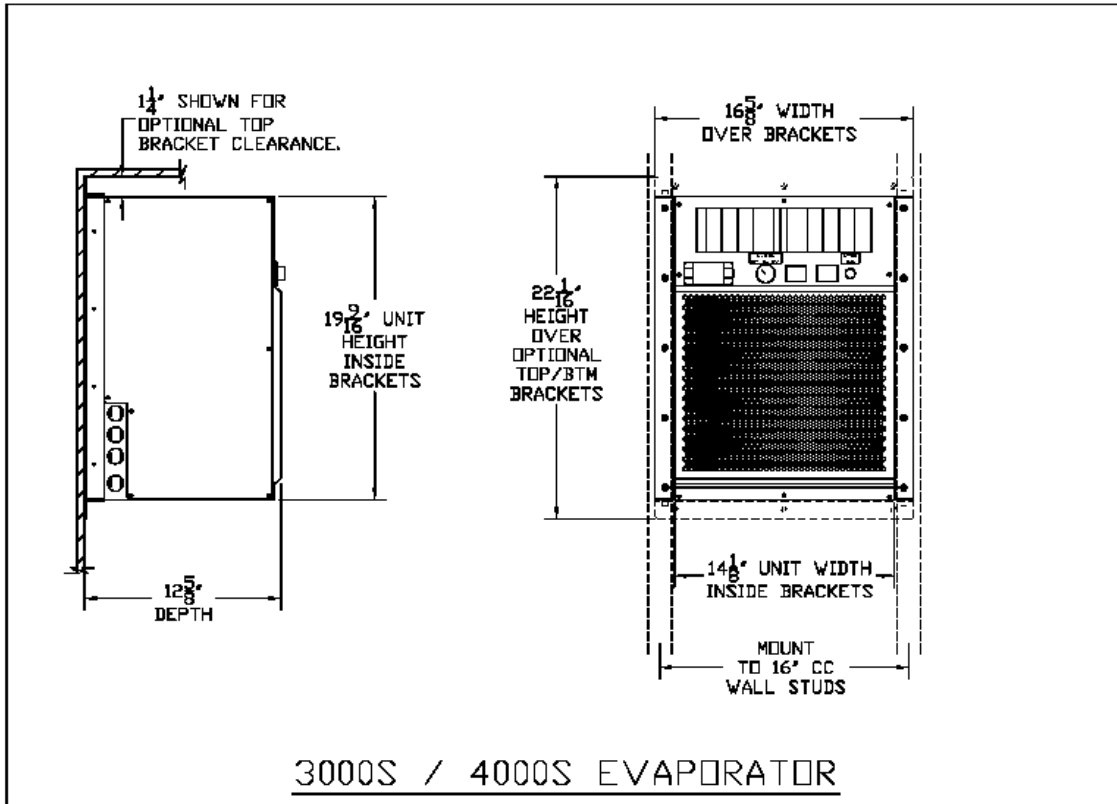

Evaporator Cut Sheet

3000S/Sh 6000S
 4000S/Sh 8000S

NOTE:
 ELECTRICAL AND REFRIGERATION KNOCKOUTS
 AVAILABLE TOP LEFT, BACK LEFT, OR SIDES.
 REFER TO KNOCKOUT DETAIL DRAWING.

1452R08

Evaporator Cut Sheet

3000S/Sh 6000S
4000S/Sh 8000S

Evaporator Cut Sheet

3000S/Sh	6000S
4000S/Sh	8000S

KNOCKOUT LEGEND:
 L = LIQUID LINE
 S = SUCTION LINE
 E = ELECTRICAL CONDUIT
 D = DRAIN LINE
 ALL KNOCKOUTS 7/8"

LEFT AND RIGHT SIDE

TOP VIEW

FRONT VIEW
 SHOWING REAR
 PANEL
 KNOCKOUTS

BOTTOM VIEW

3000S / 4000S EVAPORATOR KNOCKOUT DETAIL

1479R01

Evaporator Cut Sheet

3000S/Sh	6000S
4000S/Sh	8000S

KNOCKOUT LEGEND:
 L = LIQUID LINE
 S = SUCTION LINE
 E = ELECTRICAL CONDUIT
 D = DRAIN LINE
 ALL KNOCKOUTS 7/8"