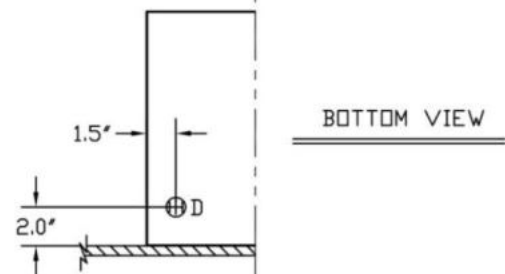

Evaporator			
Model	Dimensions W x D x H (inches)	Weight (lbs.)	Running Amps (with fan on "high")
3000S	16.6 x 12.6 x 22.1 (incl. mounting brackets)	40	6.2
3000Sh	30.4 x 14.4 x 13.2 (incl. mounting bracket)	63	6.2
4000S	16.6 x 12.6 x 22.1 (incl. mounting brackets)	42	8.9
4000Sh	30.4 x 14.4 x 13.2 (incl. mounting bracket)	65	8.9
6000S	30.4 x 14.4 x 13.2 (incl. mounting bracket)	68	13.1
8000S	46.4 x 14.4 x 13.2 (incl. mounting bracket)	85	15.4

Evaporator Cut Sheet

3000S/Sh	6000S
4000S/Sh	8000S

KNOCKOUT LEGEND:
 L = LIQUID LINE
 S = SUCTION LINE
 E = ELECTRICAL CONDUIT
 D = DRAIN LINE
 ALL KNOCKOUTS 7/8"

LEFT AND RIGHT SIDE

TOP VIEW

FRONT VIEW
 SHOWING REAR
 PANEL
 KNOCKOUTS

BOTTOM VIEW

3000S / 4000S EVAPORATOR KNOCKOUT DETAIL

1479R01

Evaporator Cut Sheet

3000S/Sh	6000S
4000S/Sh	8000S

KNOCKOUT LEGEND:
 L = LIQUID LINE
 S = SUCTION LINE
 E = ELECTRICAL CONDUIT
 D = DRAIN LINE
 ALL KNOCKOUTS 7/8"