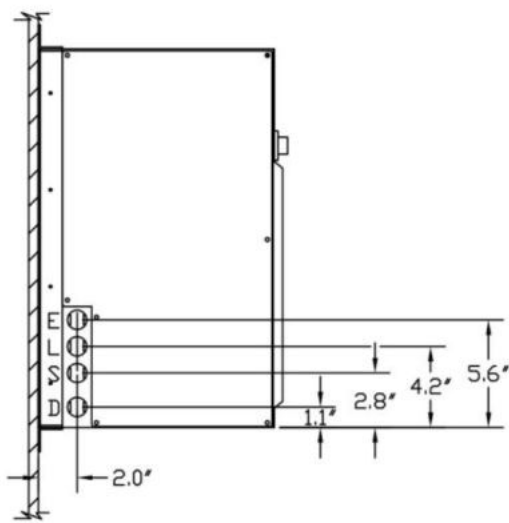

Evaporator Cut Sheet

3000S/Sh 6000S
 4000S/Sh 8000S

NOTE:
 ELECTRICAL AND REFRIGERATION KNOCKOUTS
 AVAILABLE TOP LEFT, BACK LEFT, OR SIDES.
 REFER TO KNOCKOUT DETAIL DRAWING.

1452R08

Evaporator Cut Sheet

3000S/Sh 6000S
4000S/Sh 8000S

Evaporator			
Model	Dimensions W x D x H (inches)	Weight (lbs.)	Running Amps (with fan on "high")
3000S	16.6 x 12.6 x 22.1 (incl. mounting brackets)	40	6.2
3000Sh	30.4 x 14.4 x 13.2 (incl. mounting bracket)	63	6.2
4000S	16.6 x 12.6 x 22.1 (incl. mounting brackets)	42	8.9
4000Sh	30.4 x 14.4 x 13.2 (incl. mounting bracket)	65	8.9
6000S	30.4 x 14.4 x 13.2 (incl. mounting bracket)	68	13.1
8000S	46.4 x 14.4 x 13.2 (incl. mounting bracket)	85	15.4

Evaporator Cut Sheet

3000S/Sh	6000S
4000S/Sh	8000S

KNOCKOUT LEGEND:
 L = LIQUID LINE
 S = SUCTION LINE
 E = ELECTRICAL CONDUIT
 D = DRAIN LINE
 ALL KNOCKOUTS 7/8"

LEFT AND RIGHT SIDE

TOP VIEW

FRONT VIEW
 SHOWING REAR
 PANEL
 KNOCKOUTS

BOTTOM VIEW

3000S / 4000S EVAPORATOR KNOCKOUT DETAIL

1479R01

Evaporator Cut Sheet

3000S/Sh	6000S
4000S/Sh	8000S

KNOCKOUT LEGEND:
 L = LIQUID LINE
 S = SUCTION LINE
 E = ELECTRICAL CONDUIT
 D = DRAIN LINE
 ALL KNOCKOUTS 7/8"