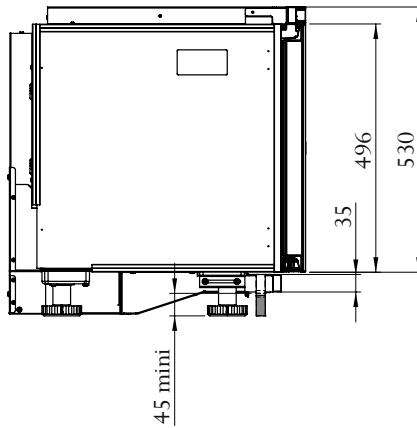

XS size Ref.V-INSP-XS "Built-in" version

Side view

Front view

Lower strip - Air outlet
Adjustable in depth

Full Glass door

* with fillers

"Flush-fitted" version

Side view

Front view

Lower strip - Air outlet
Adjustable in depth

Full Glass door

* with fillers

L size Ref. V-INSP-L
"Flush-fitted" version

Full Glass door

* with fillers