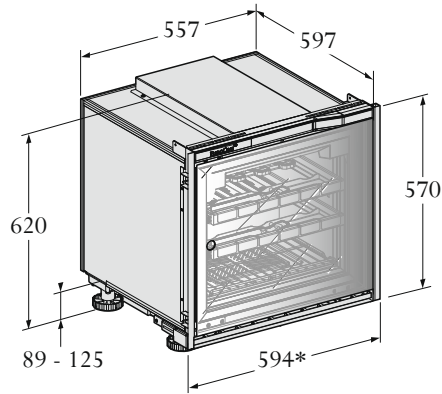

XS size Ref.V-INSP-XS "Built-in" version

Side view

Front view

Lower strip - Air outlet
Adjustable in depth

Full Glass door

* with fillers

"Flush-fitted" version

Side view

Front view

Lower strip - Air outlet
Adjustable in depth

Full Glass door

* with fillers

L size Ref. V-INSP-L
"Flush-fitted" version

Full Glass door

* with fillers