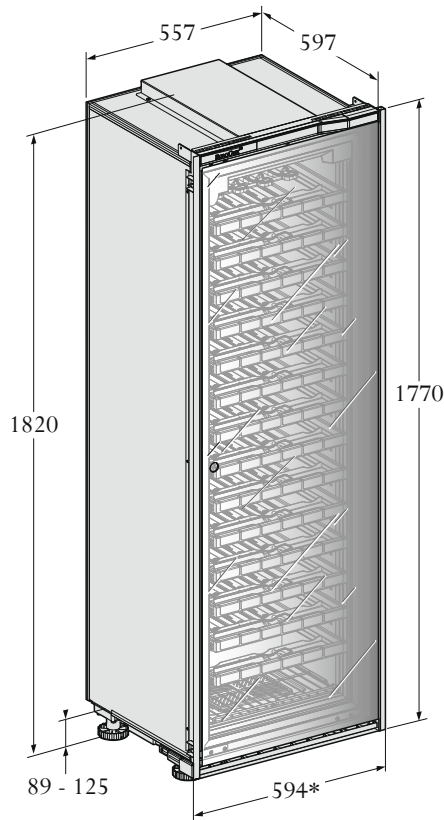

XS size Ref.V-INSP-XS "Built-in" version

Side view

Front view

Lower strip - Air outlet
Adjustable in depth

Full Glass door

* with fillers

"Flush-fitted" version

Side view

Front view

Lower strip - Air outlet
Adjustable in depth

Full Glass door

* with fillers

L size Ref. V-INSP-L
"Flush-fitted" version

Full Glass door

* with fillers