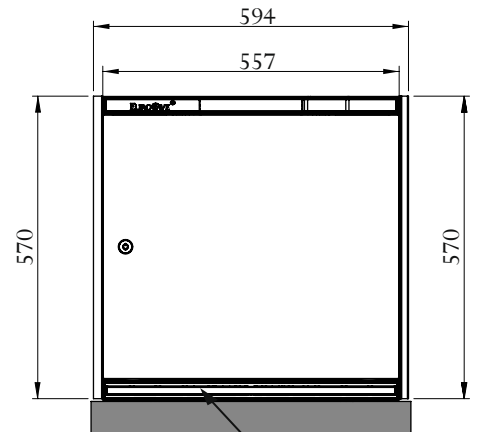

XS size Ref.V-INSP-XS "Built-in" version

Side view

Front view

Lower strip - Air outlet
Adjustable in depth

Full Glass door

* with fillers

"Flush-fitted" version

Side view

Front view

Lower strip - Air outlet
Adjustable in depth

Full Glass door

* with fillers

L size Ref. V-INSP-L
"Flush-fitted" version

Full Glass door

* with fillers