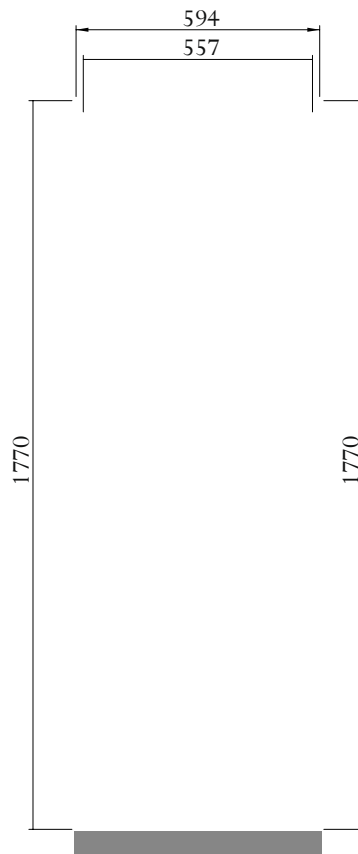

XS size Ref.V-INSP-XS "Built-in" version

Side view

Front view

Lower strip - Air outlet
Adjustable in depth

Full Glass door

* with fillers

"Flush-fitted" version

Side view

Front view

Lower strip - Air outlet
Adjustable in depth

Full Glass door

* with fillers

L size Ref. V-INSP-L
"Flush-fitted" version

Full Glass door

* with fillers