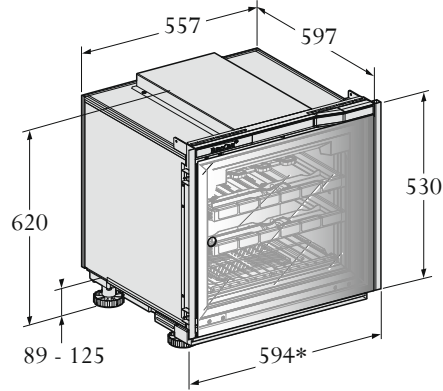

XS size Ref.V-INSP-XS "Built-in" version

Side view

Front view

Lower strip - Air outlet
Adjustable in depth

Full Glass door

* with fillers

"Flush-fitted" version

Side view

Front view

Lower strip - Air outlet
Adjustable in depth

Full Glass door

* with fillers

L size Ref. V-INSP-L
"Flush-fitted" version

Full Glass door

* with fillers