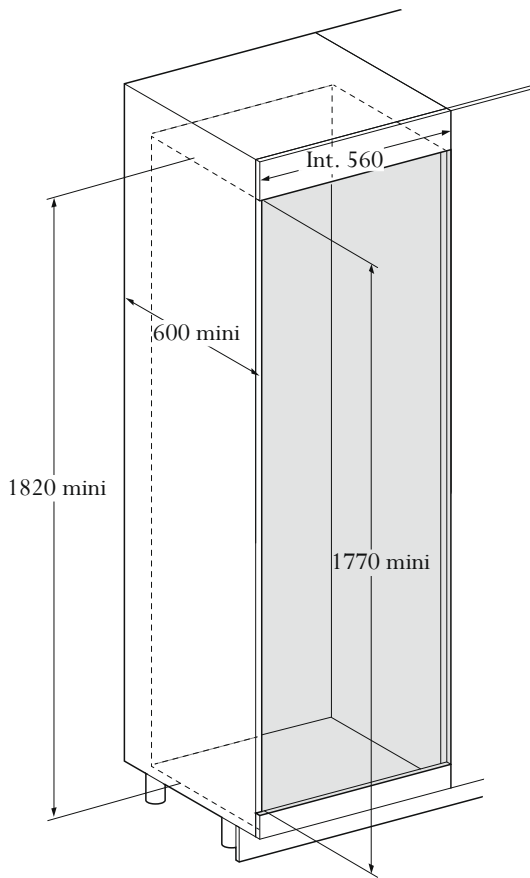

XS size Ref.V-INSP-XS "Built-in" version

Side view

Front view

Lower strip - Air outlet
Adjustable in depth

Full Glass door

* with fillers

"Flush-fitted" version

Side view

Front view

Lower strip - Air outlet
Adjustable in depth

Full Glass door

* with fillers

L size Ref. V-INSP-L
"Flush-fitted" version

Full Glass door

* with fillers