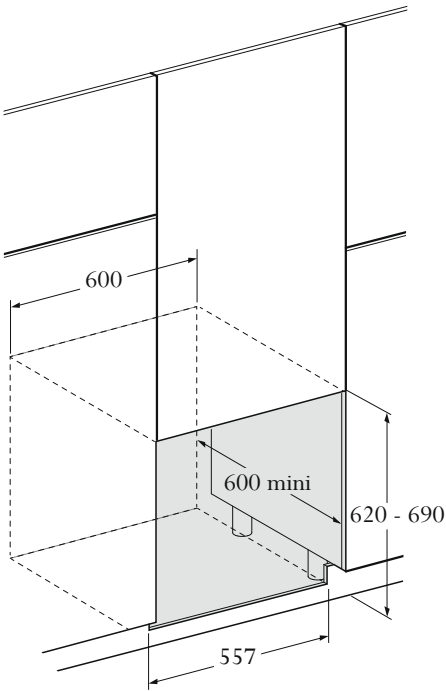

XS size Ref.V-INSP-XS "Built-in" version

Side view

Front view

Lower strip - Air outlet
Adjustable in depth

Full Glass door

* with fillers

"Flush-fitted" version

Side view

Front view

Lower strip - Air outlet
Adjustable in depth

Full Glass door

* with fillers

L size Ref. V-INSP-L
"Flush-fitted" version

Full Glass door

* with fillers