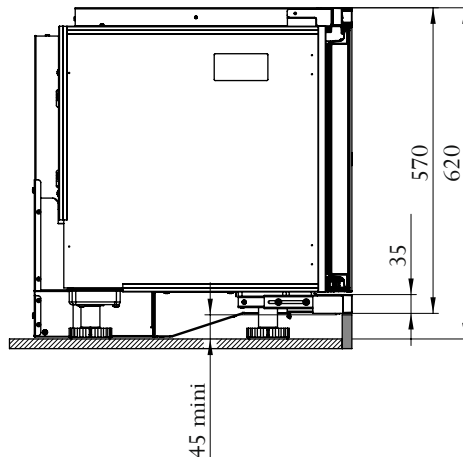

XS size Ref.V-INSP-XS "Built-in" version

Side view

Front view

Lower strip - Air outlet
Adjustable in depth

Full Glass door

* with fillers

"Flush-fitted" version

Side view

Front view

Lower strip - Air outlet
Adjustable in depth

Full Glass door

* with fillers

L size Ref. V-INSP-L
"Flush-fitted" version

Full Glass door

* with fillers