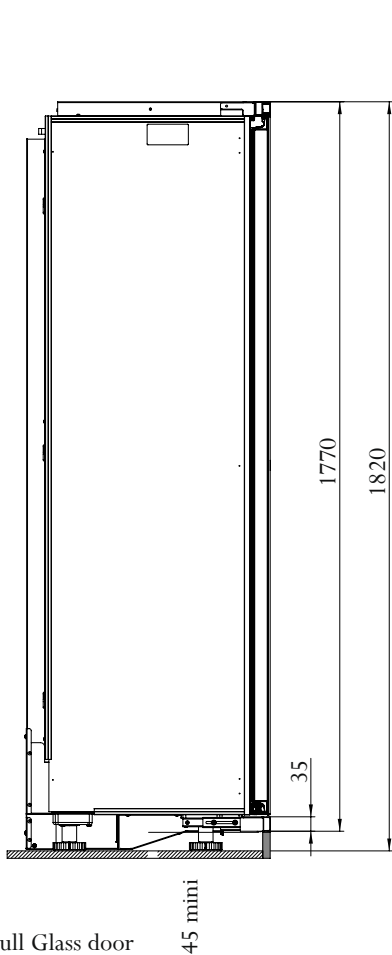

XS size Ref.V-INSP-XS "Built-in" version

Side view

Front view

Lower strip - Air outlet
Adjustable in depth

Full Glass door

* with fillers

"Flush-fitted" version

Side view

Front view

Lower strip - Air outlet
Adjustable in depth

Full Glass door

* with fillers

L size Ref. V-INSP-L
"Flush-fitted" version

Full Glass door

* with fillers