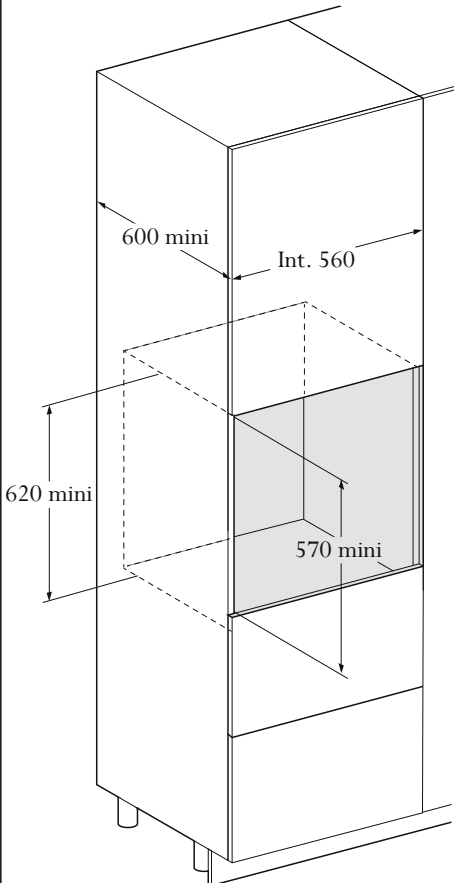

XS size Ref.V-INSP-XS "Built-in" version

Side view

Front view

Lower strip - Air outlet
Adjustable in depth

Full Glass door

* with fillers

"Flush-fitted" version

Side view

Front view

Lower strip - Air outlet
Adjustable in depth

Full Glass door

* with fillers

L size Ref. V-INSP-L
"Flush-fitted" version

Full Glass door

* with fillers