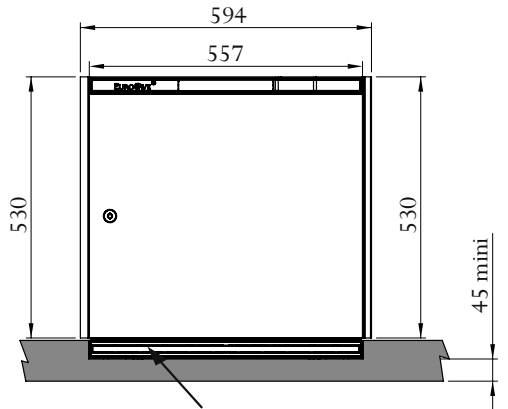

XS size Ref.V-INSP-XS "Built-in" version

Side view

Front view

Lower strip - Air outlet
Adjustable in depth

Full Glass door

* with fillers

"Flush-fitted" version

Side view

Front view

Lower strip - Air outlet
Adjustable in depth

Full Glass door

* with fillers

L size Ref. V-INSP-L
"Flush-fitted" version

Full Glass door

* with fillers