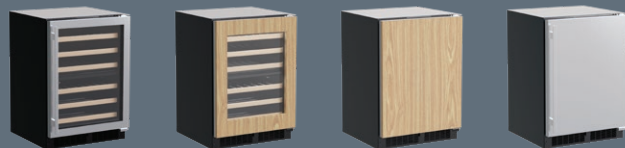

FINISH OPTIONS

24" Marvel High-Efficiency Dual Zone Wine Refrigerator

MLWD224

Storage Adaptability

- 4.9 cu. ft. capacity stores 40 bottles of wine
- Upper zone includes (3) 8-bottle wine racks and lower zone includes (1) 8-bottle wine rack and (2) 4-bottle half-depth wine racks
- Accommodates a variety of bottle sizes including champagne and magnum bottles
- $\frac{3}{4}$ extension smooth-glide ball-bearing shelving provides easy access to your collection
- Heavy-gauge wire wine racks safely cradle each wine bottle and prevent jarring

Performance

- Two independently-controlled temperature compartments provide dual options for storing and/or serving
- Dynamic cooling technology delivers precise temperature stability and frost-free operation for an optimal wine preservation environment
- Proprietary shelving design allows temperature-controlled air to circulate throughout cabinet for consistency from top to bottom
- Vibration Neutralization System protects wine from agitation, allowing it to come to full maturation
- Thermal-efficient cabinet ensures optimum wine preservation and energy efficiency while maximizing capacity
- Argon-filled, UV-resistant tinted dual pane glass door protects contents from damaging ultraviolet light and helps conserve energy
- Sound-buffering design

DOOR STYLE	MODEL NUMBER
Stainless Steel Frame Glass	MLWD224-SG01A
Panel Ready Frame Glass	MLWD224-IG01A
Solid Panel Ready	MLWD224-IS01A
Solid Stainless Steel	MLWD224-SS01A

- Thermal-efficient finished cabinet design
- Reversible door
- Arctic white lighting
- Precise temp control
- ¾ extension smooth-glide shelving
- Fits magnum and champagne bottles
- (2) independently controlled zones
- Heavy-gauge wire racking
- 40-bottle capacity
- Vibration neutralization system