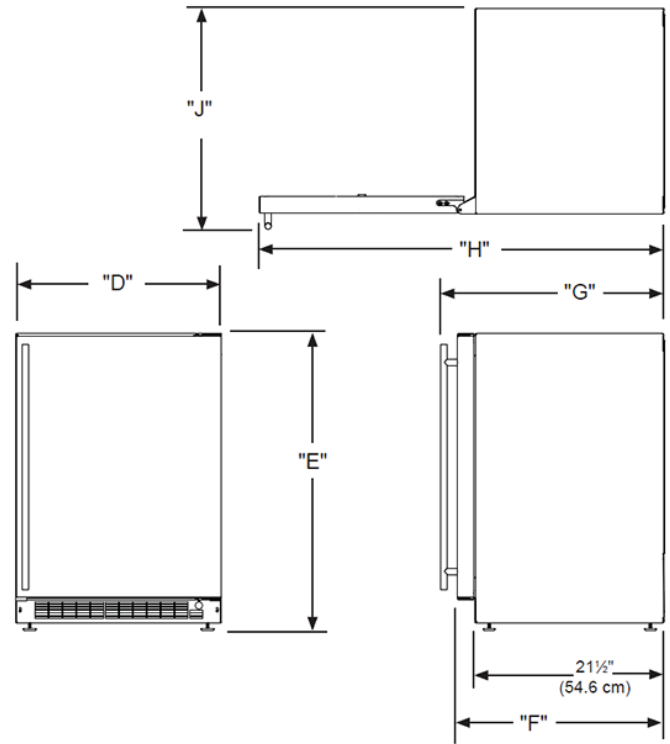

H: 33 3/4" W: 23 7/8" D: 25 21/32" (with handle)

Rough In Dimensions*

"A"	"B"	"C"
24"	34-1/4" to 35-1/4"	24"
(61 CM)	(87 CM to 89.5 CM)	(61 CM)

Cabinet Dimensions*

"D"	"E"	"F"	"G"	"H"	"J"
23-7/8"	33-5/8" TO 34-5/8"	23-5/8"*	25-21/32"*	47-3/4"*	26-1/2"*
(60.7 CM)	(85.4 CM TO 87.9 CM)	(60 CM)	(65.2 CM)	(146.6 CM)	(67.3 CM)