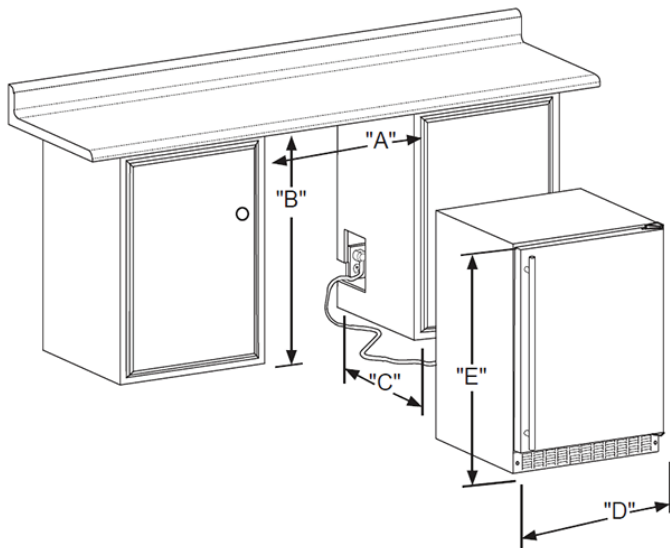

Fit & Finish

- Elegant midnight black interior and arctic white LED interior lighting
- Solid natural maple shelf fronts, stainable to match cabinetry
- Reversible door allows for right or left swing for adaptable installation
- Black toe kick adjustable to 4" with leveling legs

DOOR STYLE	MODEL NUMBER
Stainless Steel Frame Glass	MLWD224-SG01A
Panel Ready Frame Glass	MLWD224-IG01A
Solid Panel Ready	MLWD224-IS01A
Solid Stainless Steel	MLWD224-SS01A

- Thermal-efficient finished cabinet design
- Reversible door
- Arctic white lighting
- Precise temp control
- ¾ extension smooth-glide shelving
- Fits magnum and champagne bottles
- (2) independently controlled zones
- Heavy-gauge wire racking
- 40-bottle capacity
- Vibration neutralization system

H: 33 3/4" W: 23 7/8" D: 25 21/32" (with handle)

Rough In Dimensions*

"A"	"B"	"C"
24"	34-1/4" to 35-1/4"	24"
(61 CM)	(87 CM to 89.5 CM)	(61 CM)

Cabinet Dimensions*

"D"	"E"	"F"	"G"	"H"	"J"
23-7/8"	33-5/8" TO 34-5/8"	23-5/8"*	25-21/32"*	47-3/4"*	26-1/2"*
(60.7 CM)	(85.4 CM TO 87.9 CM)	(60 CM)	(65.2 CM)	(146.6 CM)	(67.3 CM)